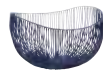

Product Overview

Metal Sculptures by Antonino Sciortino

**Basket Tale
Blue**

B7212503
L31 x W29 H21 cm
L12 1/4 x W11 3/8 H8 1/4 inch